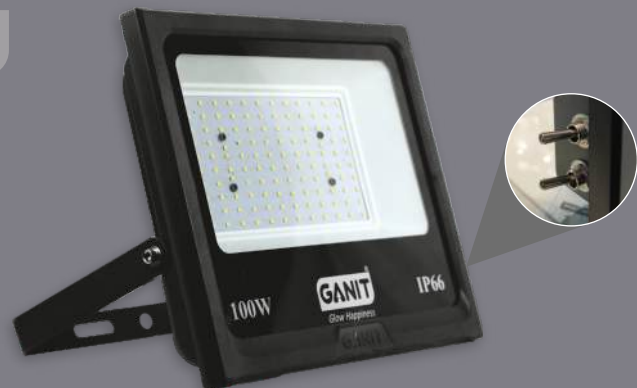

OSCAR TRICOLOR

Wattage 50W 100W 150W 200W

Color Available -
6500K, 4000k, 3000K.

2 Color Output in One Flood Light

2 YEARS
GUARANTEE