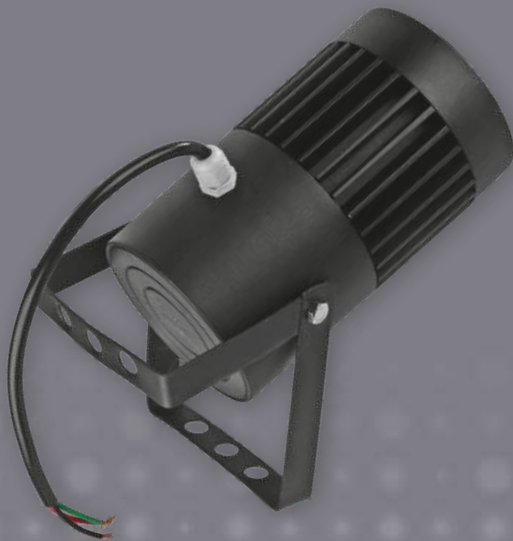

TRACK LIGHT