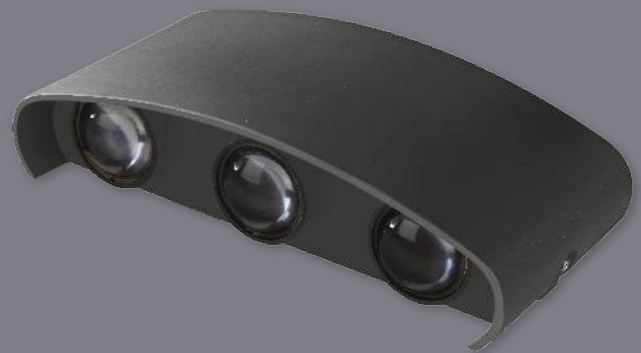

GT-205

Wattage	Beam Angle	Body Finish	Overall Dia (mm)
6W	45°	Black Color	168X45X78

Available in Multiple Colors

**2 YEARS
GUARANTEE**