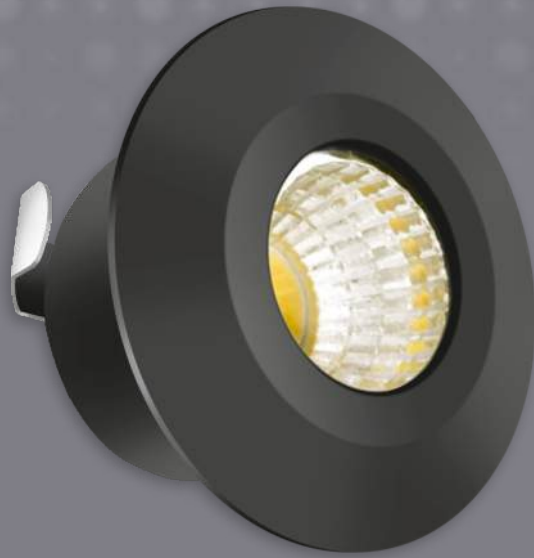

BUTTON LIGHT