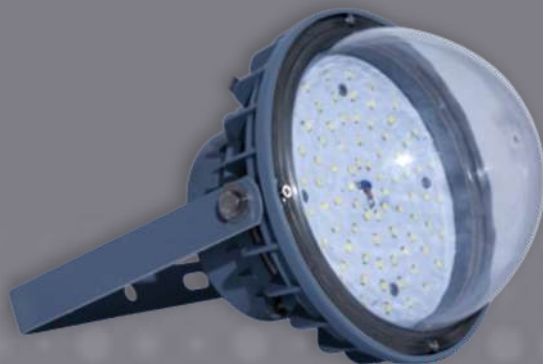

HIBAY (LENS)

Wattage 60W 120W 180W 240W

Color Available -
6500K, 4000k, 3000K.
Handle and Hanging Model
Double Stand Option

2 YEARS
GUARANTEE